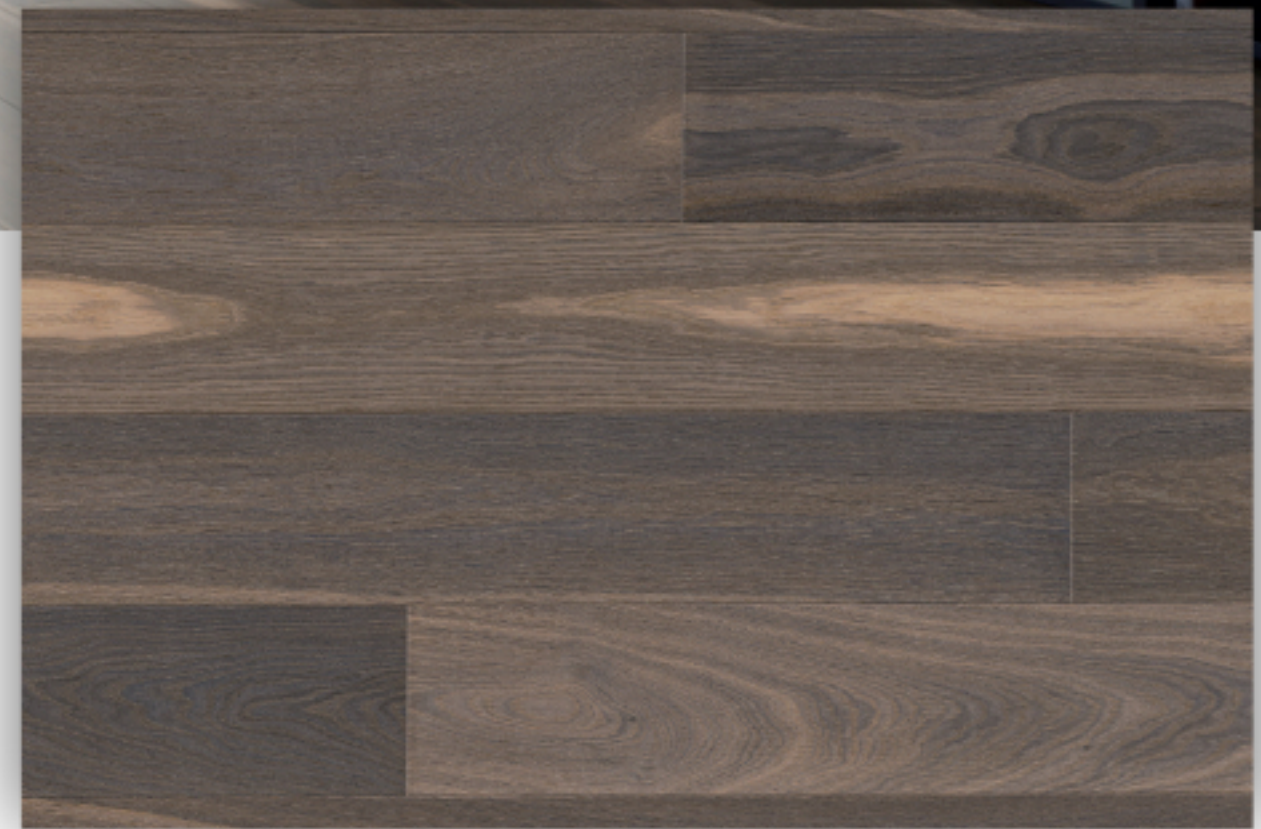

BEAUMONT™

NATURAL BEAUTY. PASSIONATELY CRAFTED.

PREMIUM HARDWOOD FLOORING

Meuse European Oak Brushed

WIDTH

7 1/4" (182mm) x 5/8"

LENGTH

86 3/4" (2200mm)

CHEVRON CAPABLE

TEXTURE

Brushed with bevel

FINISH

Oil

WEAR LAYER

4mm

GRADE